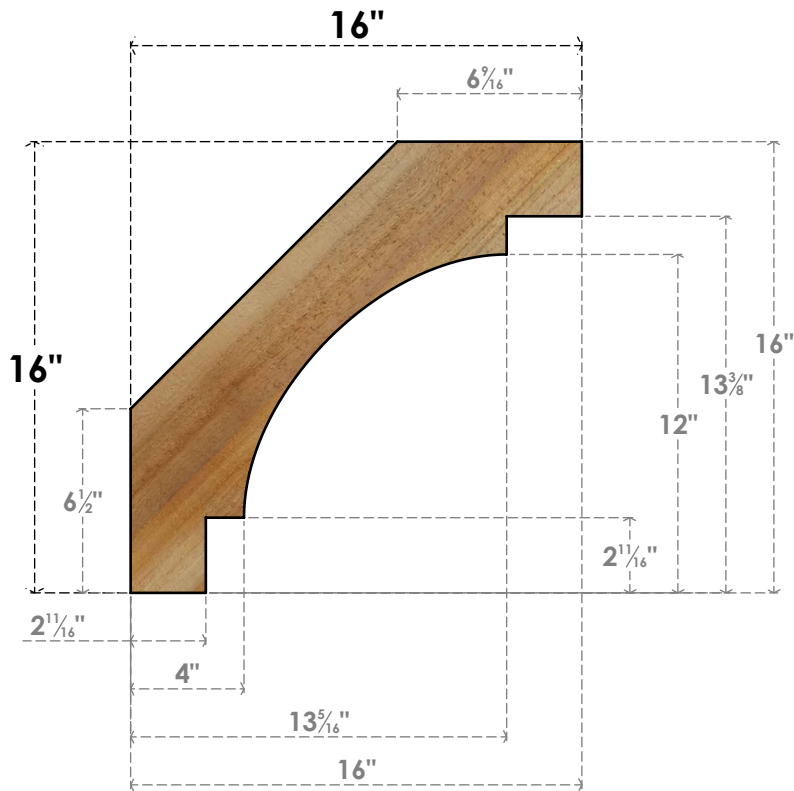

BRC06X16X16MRC00RWR

6"W X 16"D X 16"H MERCED ROUGH SAWN BRACE, WESTERN RED CEDAR

SIDE

FRONT

EKENA MILLWORK
 2300 WEST MAIN ST.
 CLARKSVILLE, TX 75426
 TOLL FREE: 866-607-0453
 WWW.EKENAMILLWORK.COM

NOTES

1. INSTALLATION TO BE COMPLETED IN ACCORDANCE WITH MANUFACTURER'S SPECIFICATIONS.
2. DRAWING MAY NOT BE TO SCALE
3. THIS DRAWING IS INTENDED FOR DESIGN AND PLANNING PURPOSES ONLY.
4. ALL INFORMATION CONTAINED HEREIN WAS CURRENT AT THE TIME OF DEVELOPMENT BUT MUST BE REVIEWED AND APPROVED BY THE PRODUCT MANUFACTURER TO BE CONSIDERED ACCURATE.
5. PRODUCTS ARE NOT KILN DRIED. THIS ITEM IS UNIQUE AND WILL CONTAIN THE NATURAL VARIATIONS THAT THE WOOD SPECIES OFFERS. THIS MAY RESULT IN VARIATIONS UP TO 1/4"