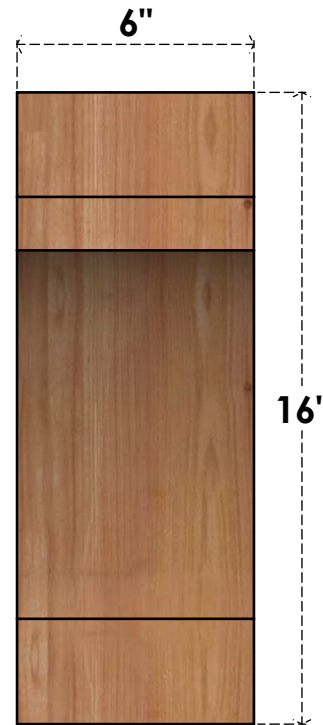

BRC06X16X16MRC00RWR

6"W X 16"D X 16"H MERCED ROUGH SAWN BRACE, WESTERN RED CEDAR

SIDE

FRONT

EKENA MILLWORK
 2300 WEST MAIN ST.
 CLARKSVILLE, TX 75426
 TOLL FREE: 866-607-0453
 WWW.EKENAMILLWORK.COM

NOTES

1. INSTALLATION TO BE COMPLETED IN ACCORDANCE WITH MANUFACTURER'S SPECIFICATIONS.
2. DRAWING MAY NOT BE TO SCALE
3. THIS DRAWING IS INTENDED FOR DESIGN AND PLANNING PURPOSES ONLY.
4. ALL INFORMATION CONTAINED HEREIN WAS CURRENT AT THE TIME OF DEVELOPMENT BUT MUST BE REVIEWED AND APPROVED BY THE PRODUCT MANUFACTURER TO BE CONSIDERED ACCURATE.
5. PRODUCTS ARE NOT KILN DRIED. THIS ITEM IS UNIQUE AND WILL CONTAIN THE NATURAL VARIATIONS THAT THE WOOD SPECIES OFFERS. THIS MAY RESULT IN VARIATIONS UP TO 1/4"